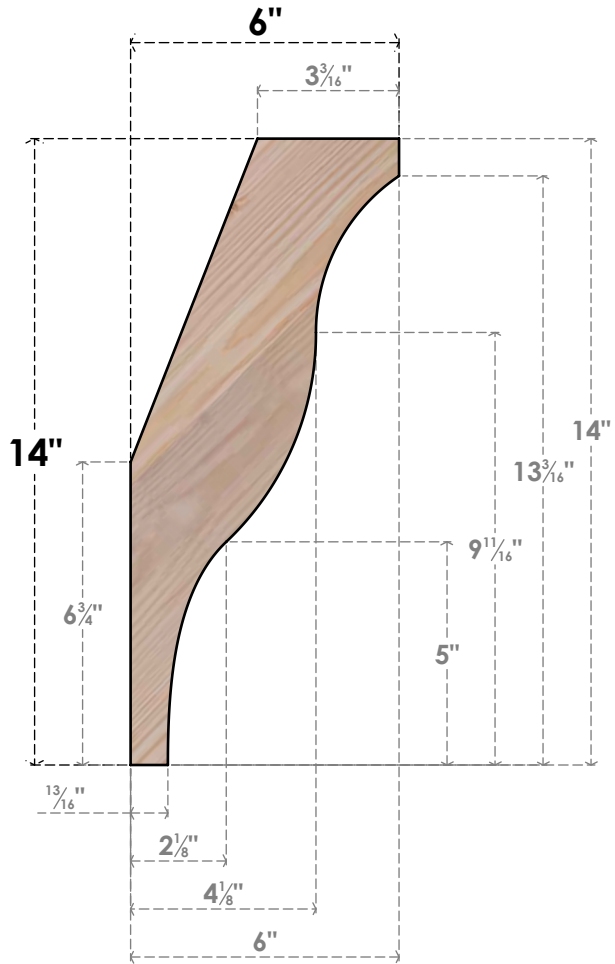

# BRC06X06X14FST00SDF

5 1/2"W X 6"D X 14"H FUNSTON SMOOTH BRACE, DOUGLAS FIR

**SIDE**

**FRONT**

EKENA MILLWORK  
 2300 WEST MAIN ST.  
 CLARKSVILLE, TX 75426  
 TOLL FREE: 866-607-0453  
 WWW.EKENAMILLWORK.COM

**NOTES**

1. INSTALLATION TO BE COMPLETED IN ACCORDANCE WITH MANUFACTURER'S SPECIFICATIONS.
2. DRAWING MAY NOT BE TO SCALE
3. THIS DRAWING IS INTENDED FOR DESIGN AND PLANNING PURPOSES ONLY.
4. ALL INFORMATION CONTAINED HEREIN WAS CURRENT AT THE TIME OF DEVELOPMENT BUT MUST BE REVIEWED AND APPROVED BY THE PRODUCT MANUFACTURER TO BE CONSIDERED ACCURATE.
5. PRODUCTS ARE NOT KILN DRIED. THIS ITEM IS UNIQUE AND WILL CONTAIN THE NATURAL VARIATIONS THAT THE WOOD SPECIES OFFERS. THIS MAY RESULT IN VARIATIONS UP TO 1/4"