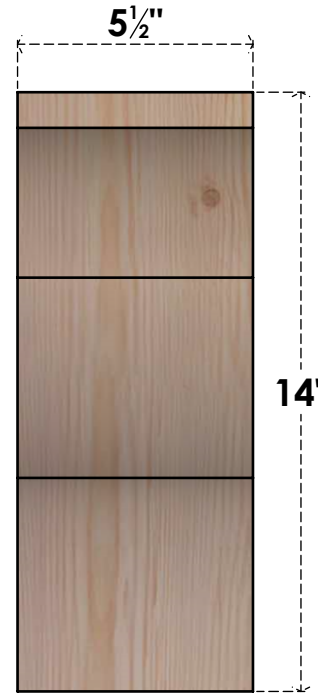

# BRC06X06X14FST00SDF

5 1/2"W X 6"D X 14"H FUNSTON SMOOTH BRACE, DOUGLAS FIR

**SIDE**

**FRONT**

EKENA MILLWORK  
 2300 WEST MAIN ST.  
 CLARKSVILLE, TX 75426  
 TOLL FREE: 866-607-0453  
 WWW.EKENAMILLWORK.COM